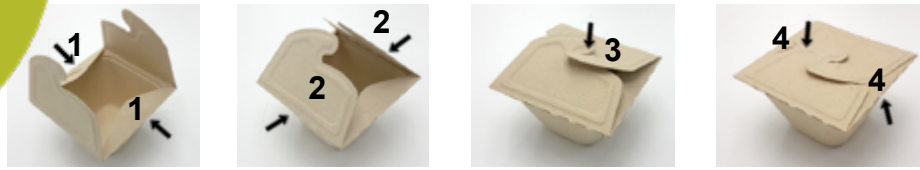

Meal Box To Go

All in one solution

Innovative and unique "Fold & Click" locking concept that avoids leaks and spills and ensure secured transport for take out and delivered meal services

MICROWAVEABLE
MAX
3MIN/800W

It is important to test this packaging with specific recipes. Please ask for samples.

Discover more take-away packaging best-sellers below & on-line: www.sabert.eu

Course type/Application	Description	Picture	Item Number	Capacity (ML)	Dim (CM)	Pack case	Lids PP* PET**
Hot & Chilled Table ready Solutions	Square Pulp Box		PUL42050160	500	13X13X7	2X150p.	
	Square Bowl		PUL43070240	750	17X13X7	2X100p.	
Main Course: Hot meal Salad.	Square Bowl		PUL43080320	1000	21X15X5	2X75p.	PUL51601PP 3x50p. PUL51601 3x50p.
	1 compartment rect. container		PUL46120	600	23X16X3	4X75p.	PUL51602PP 3x50p.
1 compartment rect. container		PUL46130	950	23X16X5	4X75p.		
Main course 1 Side Dish	2 compartment rect. container		PUL46229	800 550/250	23X16X5	4X75p.	PUL51616PP 5x100p. PUL51616D500 5x100p.
	2 compartment pulp box		PUL47080020	800 500+300	21X15X5	2X75p.	
Side Dish Pasta, Rice	Round bowl		PUL46016	500	15x6	4X125p.	